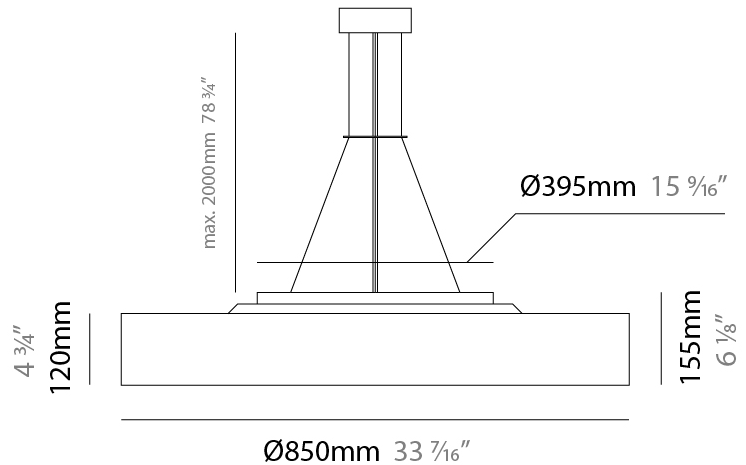

SIGN DRUM SUSPENSION

A201062-

base number   Finish   Diffuser
Options

1. To build a product code in our configurator select the specify button on the base model # product page
2. To build a manual product code on this datasheet choose from the options listed below in blue font and add the suffix to the base model #

GENERAL

Series: Sign Drum
Partner: Zaneen
Division: Architectural
Installation: Suspension
Product Type: Pendant
Mounting Location: Ceiling
Light Distribution: Direct / Indirect

PHYSICAL

Shape: Round
Diameter (mm): 850
Diameter (in): 33 ⁷/₁₆
Height (mm): 155
Height (in): 6 ¹/₈
Max. Overall Height (mm): 2155
Max. Overall Height (in): 84 ³/₁₆
[Diffuser: Opal / Microprism / Sparkling Secret / Vintage Industrial](#)
[Fixture Finish: MBK / MBG / MWH / MWG](#)
Fixture Material: Aluminum
Cable Details: 2000mm/78 3/4 Transparent PVC power cable

ELECTRICAL

Lamp Type: LED
Input Wattage (W): 101
Input Voltage (V): 120 - 277
Constant Current (MA): 350

LED

Color Temperature (°K): 2700-6500 Tunable White
CRI: >90 CRI
Lamp Life (hrs): 60000

OPTICAL

RATINGS AND CERTIFICATIONS

Certified By: Certified for North American Standards
IP rating: IP20

PROJECT
TYPE
SPECIFIER
QUANTITY
DATE