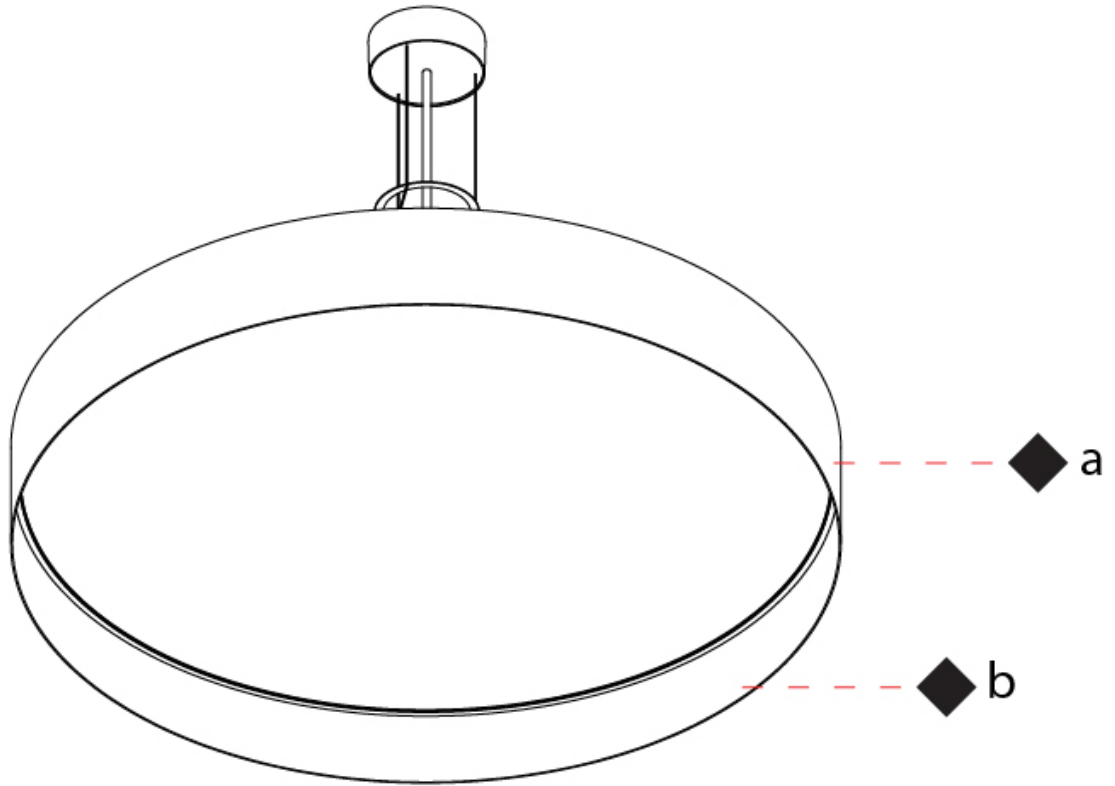

SIGN DRUM SUSPENSION

A201062-

PROJECT	_____
TYPE	_____
SPECIFIER	_____
QUANTITY	_____
DATE	_____

A