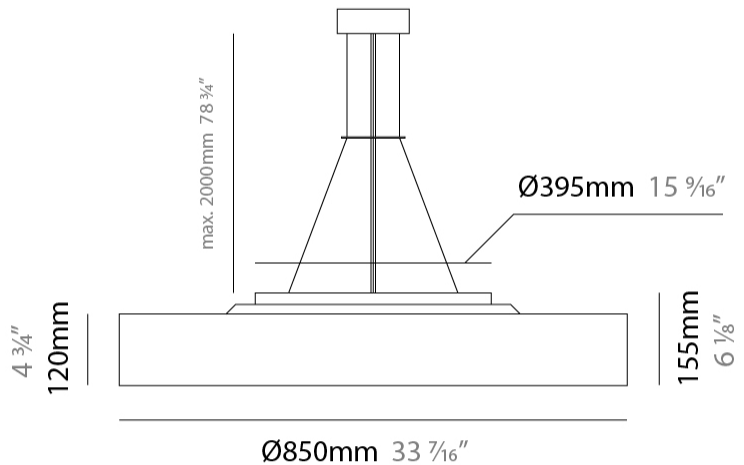

1. To build a product code in our configurator select the specify button on the base model # product page
2. To build a manual product code on this datasheet choose from the options listed below in blue font and add the suffix to the base model #

GENERAL

Series: Sign Drum
Partner: Zaneen
Division: Architectural
Installation: Suspension
Product Type: Pendant
Mounting Location: Ceiling
Light Distribution: Direct / Indirect

PHYSICAL

Shape: Round
Diameter (mm): 850
Diameter (in): 33 7/16
Height (mm): 155
Height (in): 6 1/8
Max. Overall Height (mm): 2155
Max. Overall Height (in): 84 3/16
Diffuser: Opal / Microprism / Sparkling Secret / Vintage Industrial
Fixture Finish: MBK / MBG / MWH / MWG
Fixture Material: Aluminum
Cable Details: 2000mm/78 3/4 Transparent PVC power cable

ELECTRICAL

Lamp Type: LED
Input Wattage (W): 106
Total Output Wattage (W): 76 / 12
Dimming: Tri-Mode (Non-Dimming and Phase Dimming (120Vac only) and 0-10V Dimming)
Driver Included: Yes
Driver Location: Integrated
Driver Type: Constant Current - Universal
Driver Class: Class 2
Input Voltage (V): 120 - 277
Constant Current (MA): 600 / 350

LED

Color Temperature (°K): 2700 / 3000 / 3500 / 4000
Max. Delivered Lumen (lm): 10515 / 10854 / 11374 / 12577
Nominal Lumen (lm): 13737 / 14178 / 14858 / 16429
CRI: >90 CRI
Lamp Life (hrs): 60000

OPTICAL

RATINGS AND CERTIFICATIONS

Certified By: Certified for North American Standards
IP rating: IP20