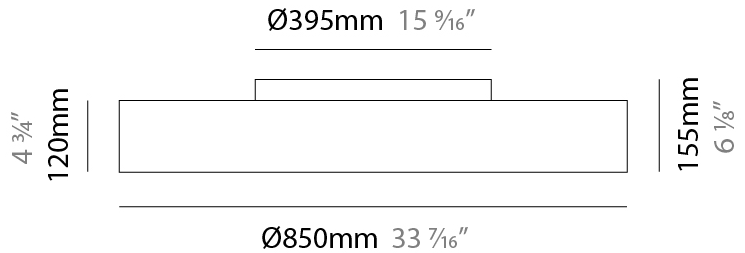

PROJECT
TYPE
SPECIFIER
QUANTITY
DATE

SIGN DRUM SURFACE

A202009-

base number   Color   Finish   Diffuser
Temperature   Options

1. To build a product code in our configurator select the specify button on the base model # product page
2. To build a manual product code on this datasheet choose from the options listed below in blue font and add the suffix to the base model #

GENERAL

Series: Sign Drum
Partner: Zaneen
Division: Architectural
Installation: Surface
Product Type: Ceiling Surface
Mounting Location: Ceiling
Light Distribution: Direct

PHYSICAL

Shape: Drum
Diameter (mm): 850
Diameter (in): 33 7/16
Height (mm): 155
Height (in): 6 1/8
Diffuser: [Opal](#) / [Microprism](#) / [Sparkling Secret](#) / [Vintage Industrial](#)
Fixture Finish: [MBK](#) / [MBG](#) / [MWH](#) / [MWG](#)
Fixture Material: Aluminum

ELECTRICAL

Lamp Type: LED (Zhaga Standard)
Input Wattage (W): 83
Total Output Wattage (W): 75.5
Dimming: Tri-Mode (Non-Dimming and Phase Dimming (120Vac only) and 0-10V Dimming)
Driver Included: Yes
Driver Location: Integrated
Driver Type: Constant Current - Universal
Driver Class: Class 2
Input Voltage (V): 120 - 277
Constant Current (MA): 600

LED

Color Temperature (°K): [2700](#) / [3000](#) / [3500](#) / [4000](#)
Max. Delivered Lumen (lm): 8635 / 9311 / 9398 / 11030
Nominal Lumen (lm): 10753 / 11596 / 11703 / 13736
CRI: >90 CRI
Lamp Life (hrs): 60000

OPTICAL

RATINGS AND CERTIFICATIONS

Certified By: Certified for North American Standards
IP rating: IP20