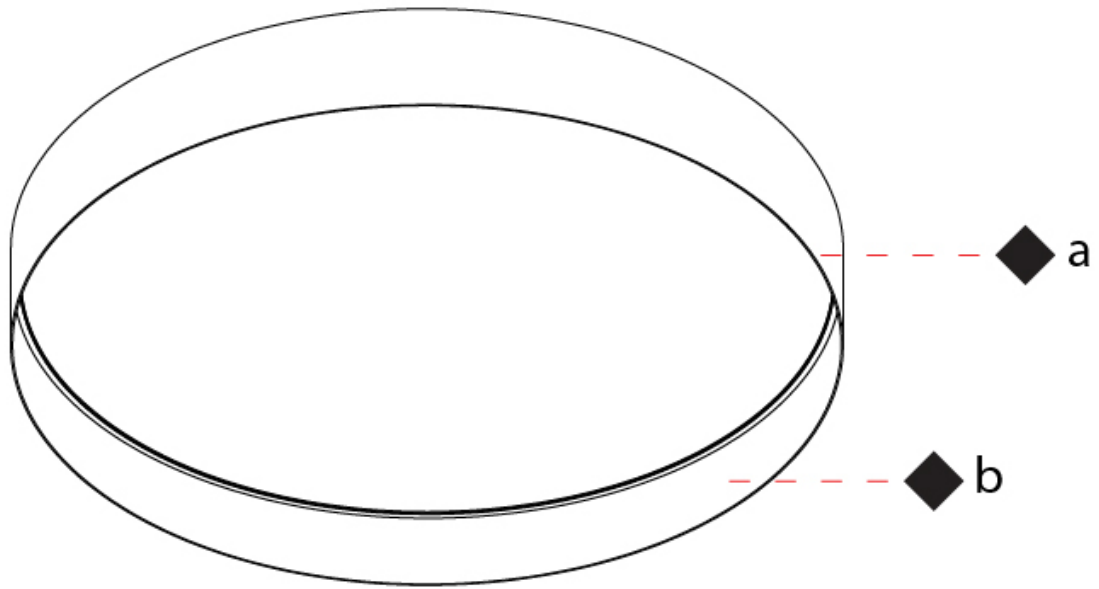

SIGN DRUM SURFACE

A202009-

PROJECT
TYPE
SPECIFIER
QUANTITY
DATE

A