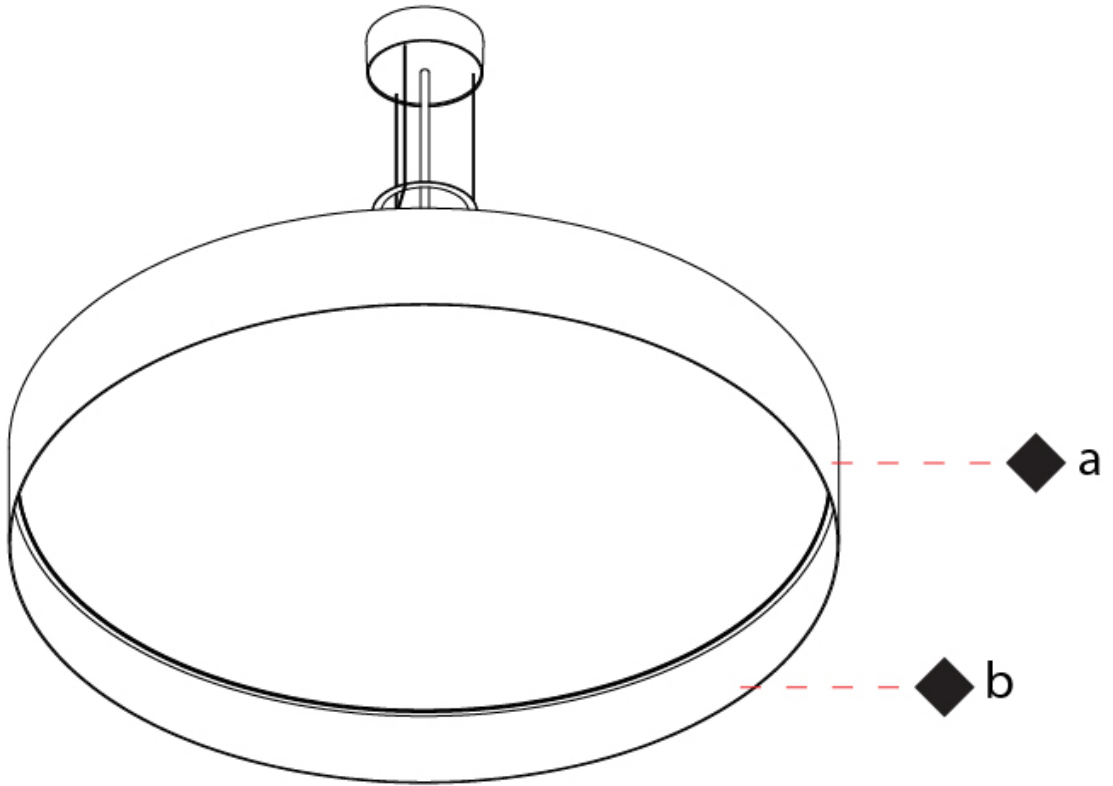

SIGN DRUM SUSPENSION

A201049-

PROJECT	_____
TYPE	_____
SPECIFIER	_____
QUANTITY	_____
DATE	_____

A