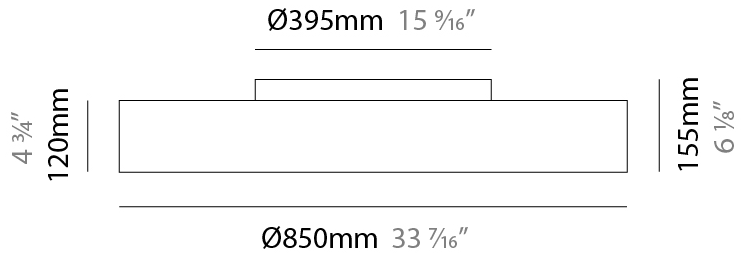

PROJECT	_____
TYPE	_____
SPECIFIER	_____
QUANTITY	_____
DATE	_____

SIGN DRUM SURFACE

A202011-

base number   Finish   Diffuser
Options

1. To build a product code in our configurator select the specify button on the base model # product page
2. To build a manual product code on this datasheet choose from the options listed below in blue font and add the suffix to the base model #

GENERAL

Series: Sign Drum
Partner: Zaneen
Division: Architectural
Installation: Surface
Product Type: Ceiling Surface
Mounting Location: Ceiling
Light Distribution: Direct

PHYSICAL

Shape: Drum
Diameter (mm): 850
Diameter (in): 33 ⁷/₁₆
Height (mm): 155
Height (in): 6 ¹/₈
Diffuser: [Opal](#) / [Microprism](#) / [Sparkling Secret](#) / [Vintage Industrial](#)
Fixture Finish: [MBK](#) / [MBG](#) / [MWH](#) / [MWG](#)
Fixture Material: Aluminum

ELECTRICAL

Lamp Type: LED
Input Wattage (W): 83
Input Voltage (V): 120 - 277
Constant Current (MA): 350

LED

Color Temperature (°K): 2700-6500 Tunable White
CRI: >90 CRI
Lamp Life (hrs): 60000

OPTICAL

RATINGS AND CERTIFICATIONS

Certified By: Certified for North American Standards
IP rating: IP20